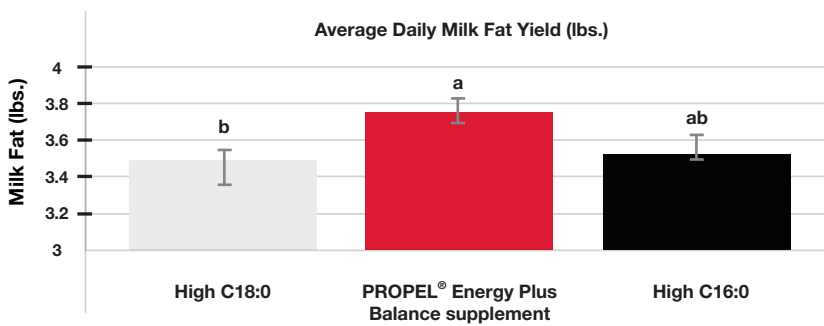

Other goals:

- Drive economic returns
- Optimize energy intake
- Improve on-farm handling

Benefits of PROPEL® Energy Plus Balance Supplement:

Optimizes the fatty acid profile, specifically C16:0 to C18:0

Supports milk volume, milk fat and body reserves

Highly palatable, particularly versus non-extruded products

Extruded nugget form handles well and enhances overall digestibility

PROPEL® Energy Plus Balance Supplement Trial

Purina Animal Nutrition Research Center Lactation Trial DC572 (2018) P=0.02
12-week trial using post-peak cows with initial average 132 DIM. 21 cows/treatment

If optimal milk volume and fat is key to your dairy economics, contact your local Purina representative to understand how your herd could benefit from PROPEL® Energy Plus Balance Supplement.