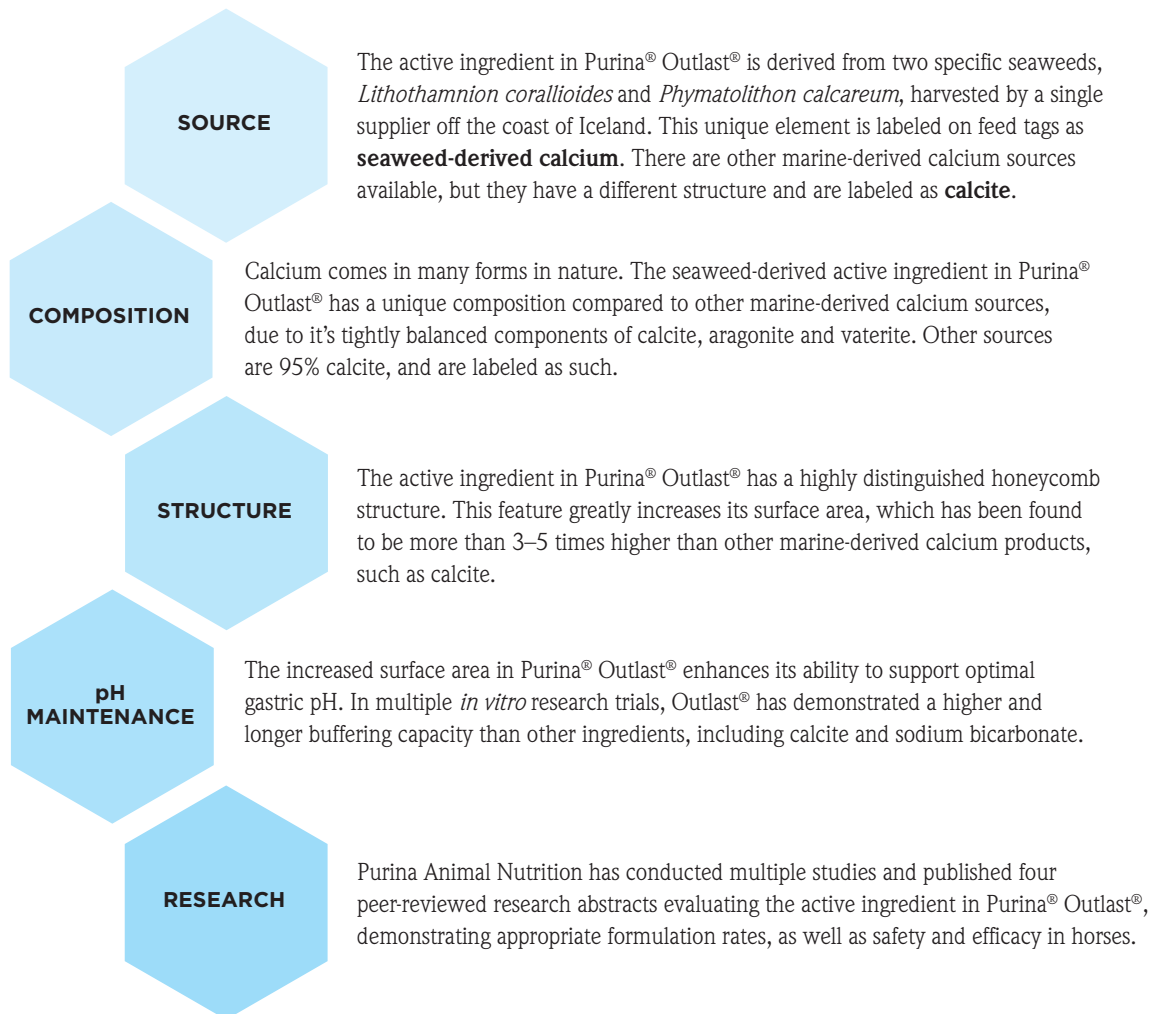

What Makes Purina[®] Outlast[®] Better?

PURINA[®] OUTLAST[®] GASTRIC SUPPORT PRODUCTS CONTAIN AN EXCLUSIVE FORM OF SEAWEED-DERIVED CALCIUM THAT IS FUNCTIONALLY DIFFERENT FROM OTHER MARINE-DERIVED SOURCES IN FIVE SIGNIFICANT WAYS: SOURCE, COMPOSITION, STRUCTURE, MAINTENANCE OF OPTIMAL pH AND RESEARCH.*